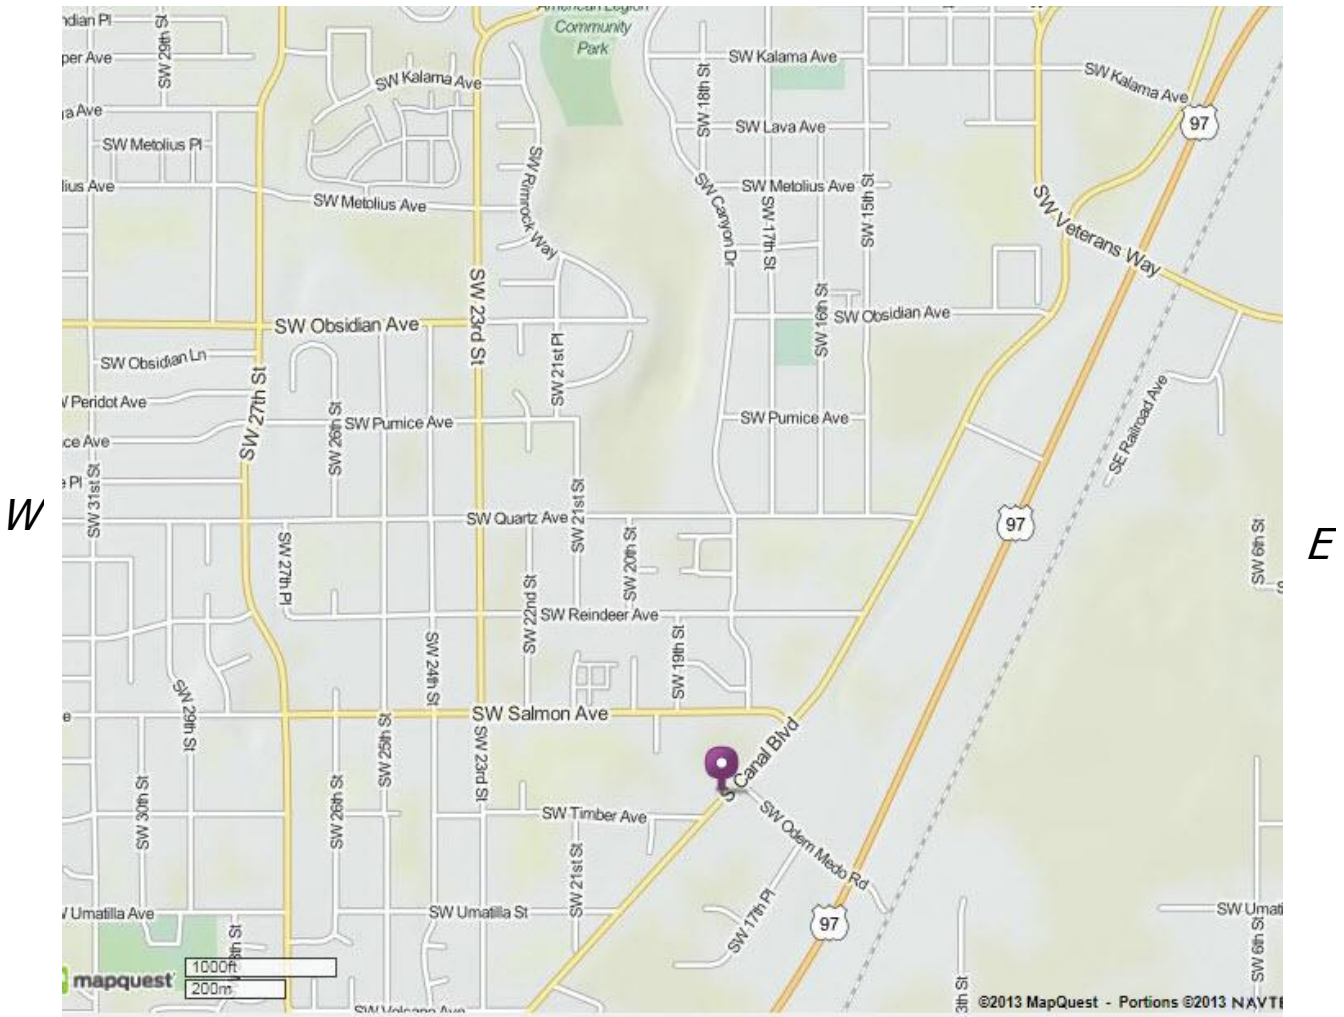

RAPRD Activity Center

From Hwy 97 South of Redmond towards SW Veterans Way. Make a Right onto SW Veterans Way. Take first Left onto S Canal Blvd. to 2441 SW Canal Blvd. where Canal Blvd and SW Odem Medo Road.

N